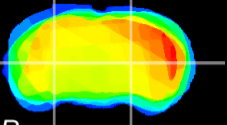

Coronal

Sagittal-R

Sagittal-L

ViBrism: CX01896
Horizontal

MG