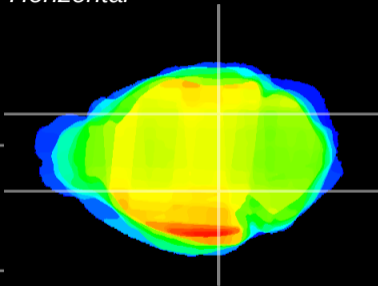

Coronal

Sagittal-R

Sagittal-L

ViBrism: CX01896
Horizontal

MG