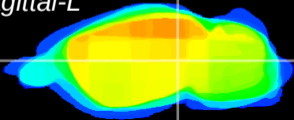

Coronal

Sagittal-R

Sagittal-L

ViBrism: CX01896
Horizontal

MG