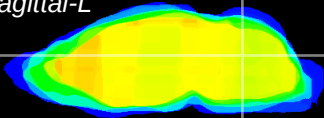

Coronal

Sagittal-R

Sagittal-L

ViBrism: CX01897
Horizontal

Cb nucleus