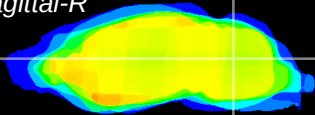

Coronal

Sagittal-R

Sagittal-L

ViBrism: CX01897
Horizontal

Cb nucleus