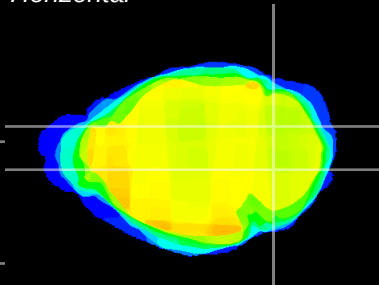

Coronal

Sagittal-R

Sagittal-L

ViBrism: CX01897
Horizontal

Cb nucleus