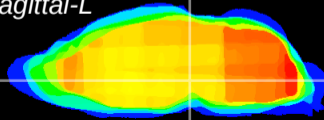

Coronal

Sagittal-R

Sagittal-L

ViBrism: CX01908
Horizontal

VTA