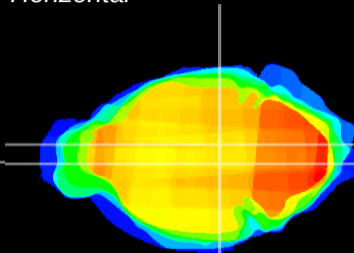

Coronal

Sagittal-R

Sagittal-L

ViBrism: CX01908
Horizontal

VTA