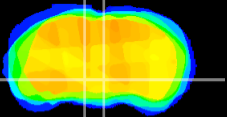

Coronal

Sagittal-R

Sagittal-L

ViBrism: CX01908
Horizontal

VTA