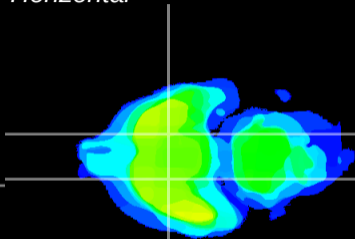

Coronal

Sagittal-R

Sagittal-L

ViBrism: CX01916
Horizontal

S0