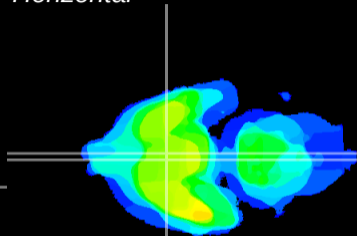

Coronal

Sagittal-R

Sagittal-L

ViBrism: CX01920
Horizontal

SCN