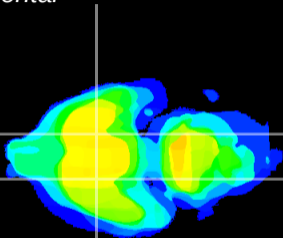

Coronal

Sagittal-R

Sagittal-L

ViBrism: CX01928
Horizontal

S0