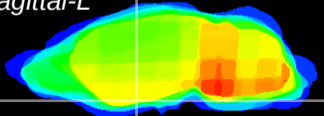

Coronal

Sagittal-R

Sagittal-L

ViBrism: CX01928
Horizontal

S0