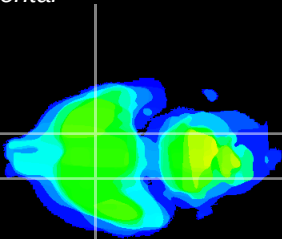

Coronal

Sagittal-R

Sagittal-L

ViBrism: CX01932
Horizontal

S0