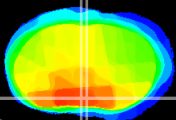

Coronal

Sagittal-R

Sagittal-L

ViBriSM: CX01936
Horizontal

MPA