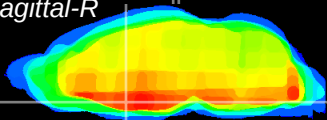

Coronal

Sagittal-R

Sagittal-L

ViBriSM: CX01936
Horizontal

MPA