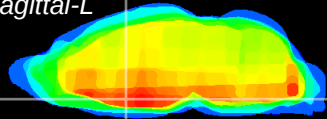

Coronal

Sagittal-R

Sagittal-L

ViBriSM: CX01936
Horizontal

MPA