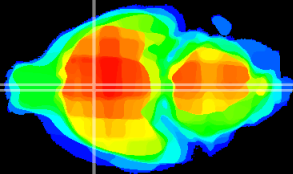

Coronal

Sagittal-R

Sagittal-L

ViBriSM: CX01936
Horizontal

MPA