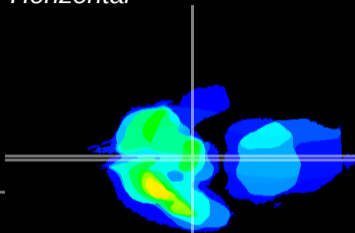

Coronal

Sagittal-R

Sagittal-L

ViBrism: CX01937
Horizontal

ME