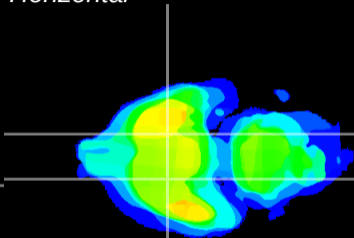

Coronal

Sagittal-R

Sagittal-L

ViBrism: CX01937
Horizontal

S0