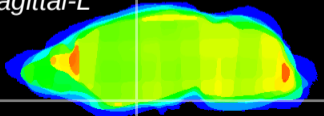

Coronal

Sagittal-R

Sagittal-L

ViBrism: CX01937
Horizontal

S0