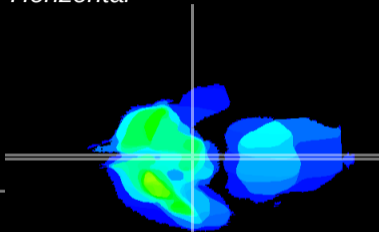

Coronal

Sagittal-R

Sagittal-L

ViBrism: CX01939
Horizontal

ME