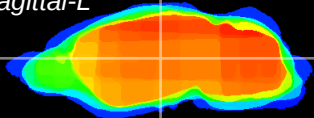

Coronal

Sagittal-R

Sagittal-L

ViBrism: CX01940
Horizontal

VPM/VPL