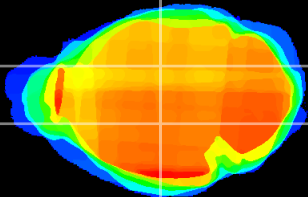

Coronal

Sagittal-R

Sagittal-L

ViBrism: CX01940
Horizontal

VPM/VPL