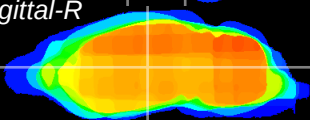

Coronal

Sagittal-R

Sagittal-L

ViBrism: CX01940
Horizontal

VPM/VPL