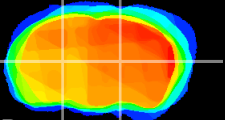

Coronal

Sagittal-R

Sagittal-L

ViBrism: CX01940
Horizontal

VPM/VPL