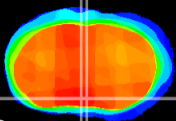

Coronal

Sagittal-R

Sagittal-L

ViBrism: CX01942
Horizontal

MPA