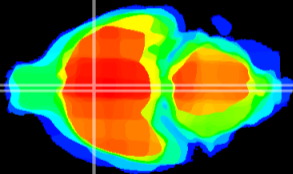

Coronal

Sagittal-R

Sagittal-L

ViBrism: CX01942
Horizontal

MPA