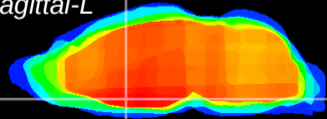

Coronal

Sagittal-R

Sagittal-L

ViBrism: CX01942
Horizontal

MPA