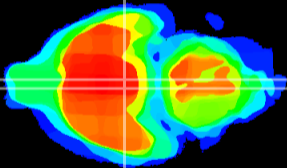

Coronal

Sagittal-R

Sagittal-L

ViBrism: CX01942
Horizontal

VMH