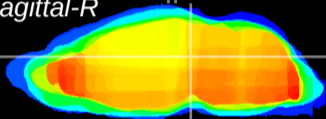

Coronal

Sagittal-R

Sagittal-L

ViBrism: CX01946
Horizontal

PAG