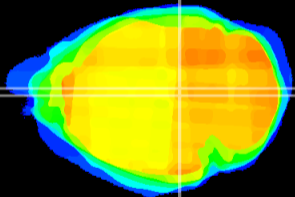

Coronal

Sagittal-R

Sagittal-L

ViBrism: CX01946
Horizontal

PAG