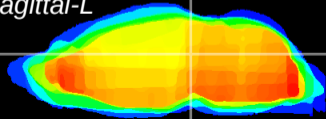

Coronal

Sagittal-R

Sagittal-L

ViBrism: CX01946
Horizontal

PAG