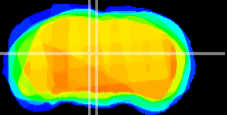

Coronal

Sagittal-R

Sagittal-L

ViBrism: CX01946
Horizontal

PAG