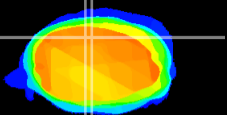

Coronal

Sagittal-R

Sagittal-L

ViBrism: CX01947
Horizontal

Cb vermis