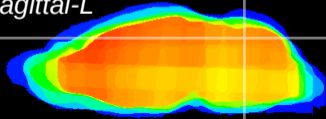

Coronal

Sagittal-R

Sagittal-L

ViBrism: CX01947
Horizontal

Cb vermis