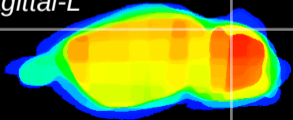

Coronal

Sagittal-R

Sagittal-L

ViBrism: CX01952
Horizontal

Cb lobe