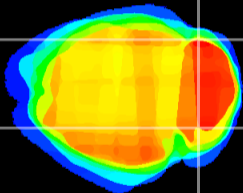

Coronal

Sagittal-R

Sagittal-L

ViBrism: CX01952
Horizontal

Cb lobe