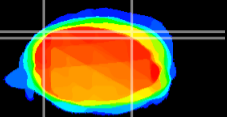

Coronal

Sagittal-R

Sagittal-L

ViBrism: CX01952
Horizontal

Cb lobe