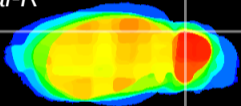

Coronal

Sagittal-R

Sagittal-L

ViBrism: CX01952
Horizontal

Cb lobe