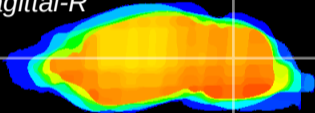

Coronal

Sagittal-R

Sagittal-L

ViBrism: CX01961
Horizontal

Cb nucleus