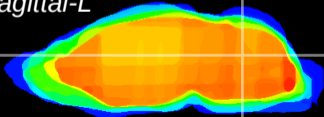

Coronal

Sagittal-R

Sagittal-L

ViBrism: CX01961
Horizontal

Cb nucleus