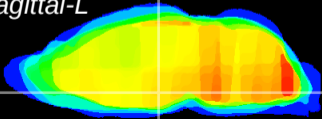

Coronal

Sagittal-R

Sagittal-L

ViBrism: CX01965
Horizontal

DM