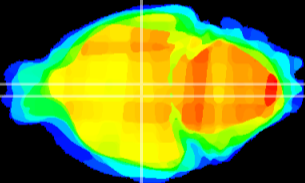

Coronal

Sagittal-R

Sagittal-L

ViBrism: CX01965
Horizontal

DM