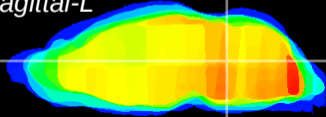

Coronal

Sagittal-R

Sagittal-L

ViBrism: CX01965
Horizontal

Tg