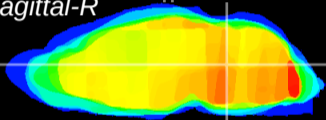

Coronal

Sagittal-R

Sagittal-L

ViBrism: CX01965
Horizontal

Tg