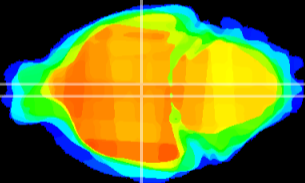

Coronal

Sagittal-R

Sagittal-L

ViBrism: CX01969
Horizontal

DM