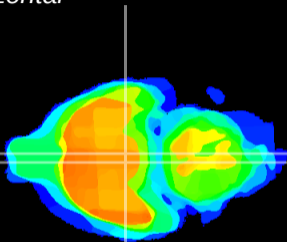

Coronal

Sagittal-R

Sagittal-L

ViBrism: CX01969
Horizontal

VMH