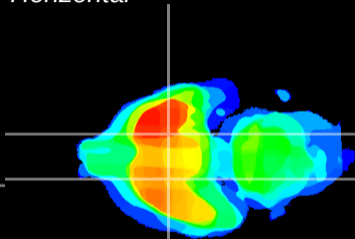

Coronal

Sagittal-R

Sagittal-L

ViBrism: CX01974
Horizontal

S0