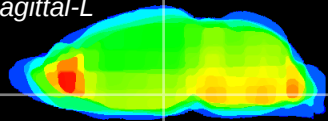

Coronal

Sagittal-R

Sagittal-L

ViBrism: CX01980
Horizontal

DM