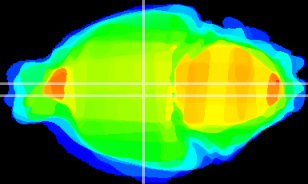

Coronal

Sagittal-R

Sagittal-L

ViBrism: CX01980
Horizontal

DM