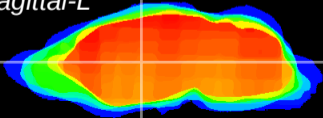

Coronal

Sagittal-R

Sagittal-L

ViBriSM: CX01989
Horizontal

VA/VL