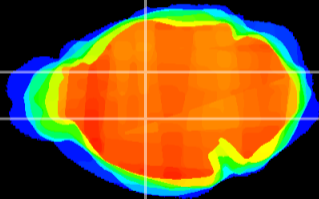

Coronal

Sagittal-R

Sagittal-L

ViBriSM: CX01989
Horizontal

VA/VL