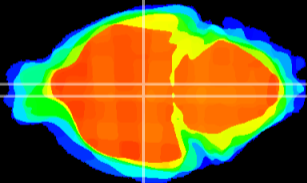

Coronal

Sagittal-R

Sagittal-L

ViBrism: CX01991
Horizontal

DM