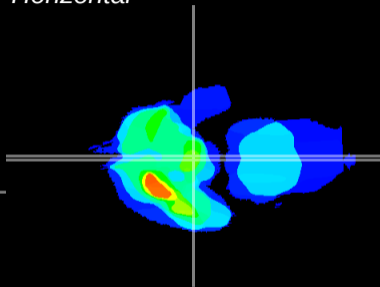

Coronal

Sagittal-R

Sagittal-L

ViBrism: CX01991
Horizontal

ME