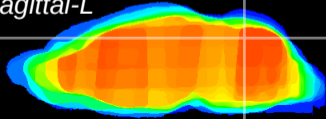

Coronal

Sagittal-R

Sagittal-L

ViBrism: CX01993
Horizontal

Cb vermis