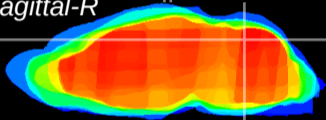

Coronal

Sagittal-R

Sagittal-L

ViBrism: CX01993
Horizontal

Cb vermis