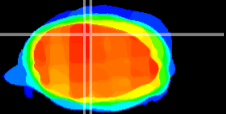

Coronal

Sagittal-R

Sagittal-L

ViBrism: CX01993
Horizontal

Cb vermis