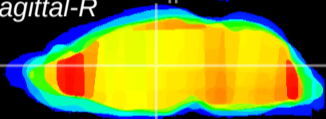

Coronal

Sagittal-R

Sagittal-L

ViBrism: CX01996
Horizontal

MD