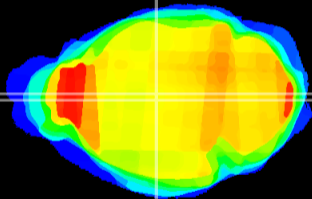

Coronal

Sagittal-R

Sagittal-L

ViBrism: CX01996
Horizontal

MD