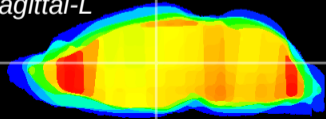

Coronal

Sagittal-R

Sagittal-L

ViBrism: CX01996
Horizontal

MD