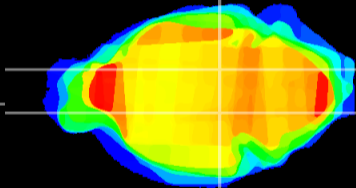

Coronal

Sagittal-R

Sagittal-L

ViBrism: CX01996
Horizontal

SN