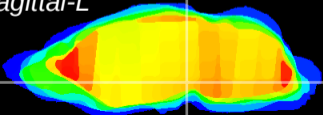

Coronal

Sagittal-R

Sagittal-L

ViBrism: CX01996
Horizontal

SN