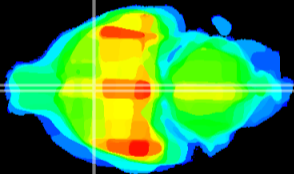

Coronal

Sagittal-R

Sagittal-L

ViBrism: CX02002
Horizontal

MPA