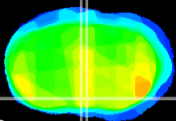

Coronal

Sagittal-R

Sagittal-L

ViBrism: CX02002
Horizontal

MPA