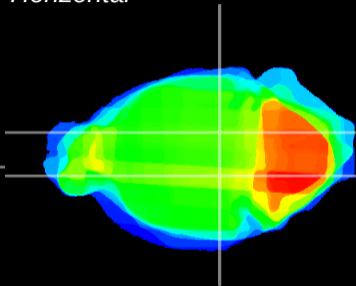

Coronal

Sagittal-R

Sagittal-L

ViBrism: CX02003
Horizontal

SN