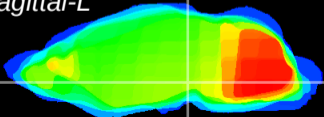

Coronal

Sagittal-R

Sagittal-L

ViBrism: CX02003
Horizontal

SN