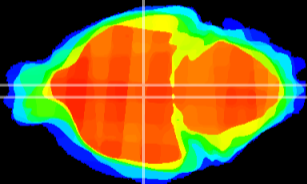

Coronal

Sagittal-R

Sagittal-L

ViBrism: CX02010
Horizontal

DM