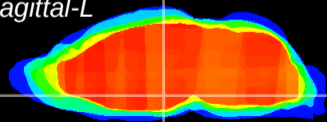

Coronal

Sagittal-R

Sagittal-L

ViBrism: CX02010
Horizontal

DM