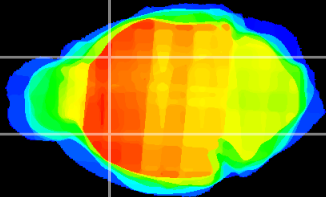

Coronal

Sagittal-R

Sagittal-L

ViBriSM: CX02014
Horizontal

CPU lateral