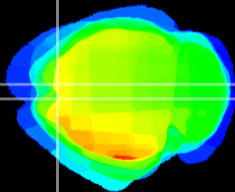

Coronal

Sagittal-R

Sagittal-L

ViBrism: CX02020
Horizontal

Cx motor