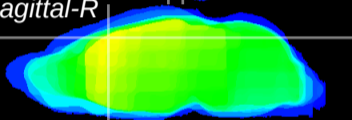

Coronal

Sagittal-R

Sagittal-L

ViBrism: CX02020
Horizontal

Cx motor