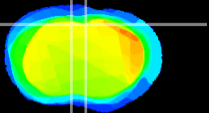

Coronal

Sagittal-R

Sagittal-L

ViBrism: CX02020
Horizontal

Cx motor