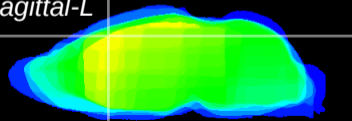

Coronal

Sagittal-R

Sagittal-L

ViBrism: CX02020
Horizontal

Cx motor