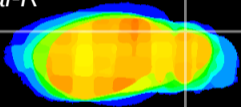

Coronal

Sagittal-R

Sagittal-L

ViBrism: CX02021
Horizontal

Cb lobe