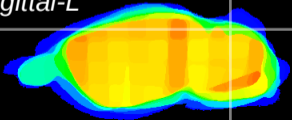

Coronal

Sagittal-R

Sagittal-L

ViBrism: CX02021
Horizontal

Cb lobe