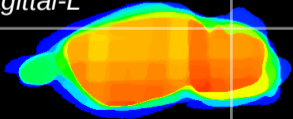

Coronal

Sagittal-R

Sagittal-L

ViBrism: CX02024
Horizontal

Cb lobe