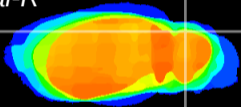

Coronal

Sagittal-R

Sagittal-L

ViBrism: CX02024
Horizontal

Cb lobe