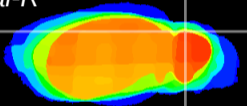

Coronal

Sagittal-R

Sagittal-L

ViBrism: CX02025
Horizontal

Cb lobe