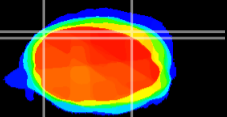

Coronal

Sagittal-R

Sagittal-L

ViBrism: CX02025
Horizontal

Cb lobe