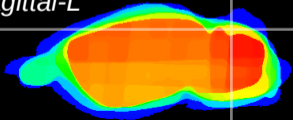

Coronal

Sagittal-R

Sagittal-L

ViBrism: CX02025
Horizontal

Cb lobe