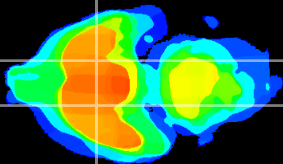

Coronal

Sagittal-R

Sagittal-L

ViBrisM: CX02026
Horizontal

S0