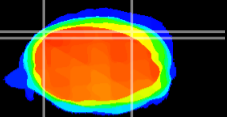

Coronal

Sagittal-R

Sagittal-L

ViBrism: CX02032
Horizontal

Cb lobe