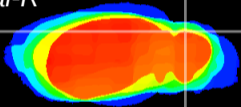

Coronal

Sagittal-R

Sagittal-L

ViBrism: CX02032
Horizontal

Cb lobe