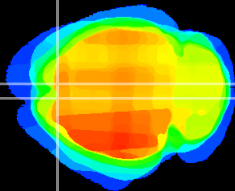

Coronal

Sagittal-R

Sagittal-L

ViBriSM: CX02034
Horizontal

Cx motor