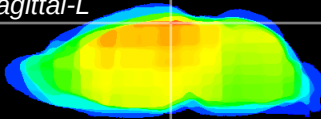

Coronal

Sagittal-R

Sagittal-L

ViBrism: CX02034
Horizontal

RS