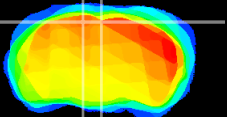

Coronal

Sagittal-R

Sagittal-L

ViBrism: CX02034
Horizontal

RS