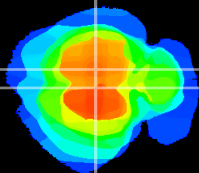

Coronal

Sagittal-R

Sagittal-L

ViBrism: CX02034
Horizontal

RS