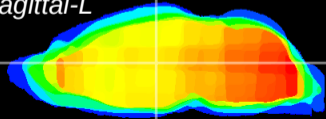

Coronal

Sagittal-R

Sagittal-L

ViBrism: CX02041
Horizontal

MD