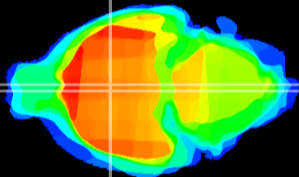

Coronal

Sagittal-R

Sagittal-L

ViBriSM: CX02042
Horizontal

SPa dorsal