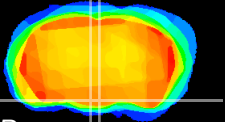

Coronal

Sagittal-R

Sagittal-L

ViBrism: CX02042
Horizontal

VMH