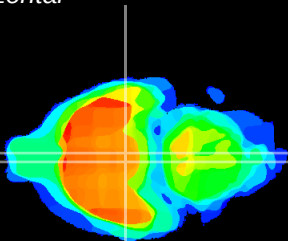

Coronal

Sagittal-R

Sagittal-L

ViBrism: CX02042
Horizontal

VMH