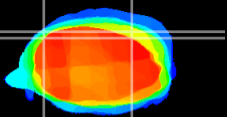

Coronal

Sagittal-R

Sagittal-L

ViBrism: CX02044
Horizontal

Cb lobe