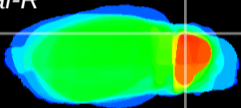

Coronal

Sagittal-R

Sagittal-L

ViBrism: CX02044
Horizontal

Cb lobe