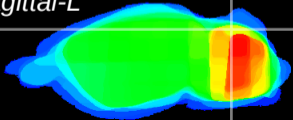

Coronal

Sagittal-R

Sagittal-L

ViBrism: CX02044
Horizontal

Cb lobe