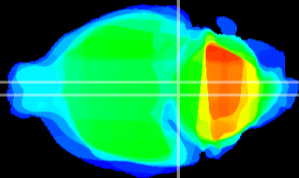

Coronal

Sagittal-R

Sagittal-L

ViBrism: CX02044
Horizontal

Pn