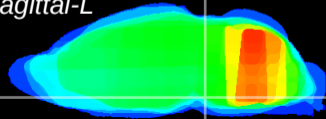

Coronal

Sagittal-R

Sagittal-L

ViBrism: CX02044
Horizontal

Pn