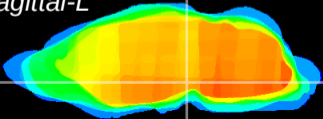

Coronal

Sagittal-R

Sagittal-L

ViBrism: CX02049
Horizontal

SN