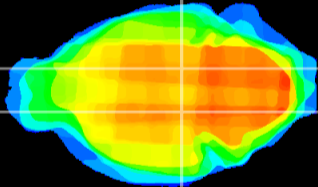

Coronal

Sagittal-R

Sagittal-L

ViBrism: CX02049
Horizontal

SN