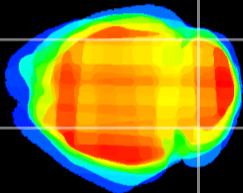

Coronal

Sagittal-R

Sagittal-L

ViBrism: CX02050
Horizontal

Cb lobe