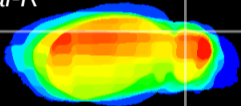

Coronal

Sagittal-R

Sagittal-L

ViBrism: CX02050
Horizontal

Cb lobe