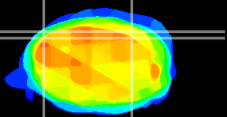

Coronal

Sagittal-R

Sagittal-L

ViBrism: CX02050
Horizontal

Cb lobe