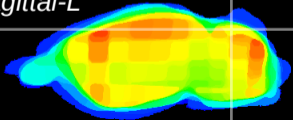

Coronal

Sagittal-R

Sagittal-L

ViBrism: CX02050
Horizontal

Cb lobe