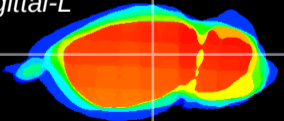

Coronal

Sagittal-R

Sagittal-L

ViBrism: CX02051
Horizontal

LG