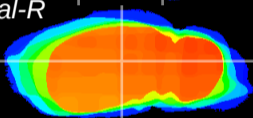

Coronal

Sagittal-R

Sagittal-L

ViBrism: CX02051
Horizontal

LG