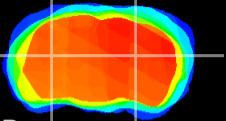

Coronal

Sagittal-R

Sagittal-L

ViBrism: CX02051
Horizontal

LG