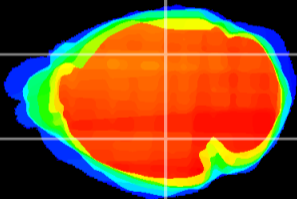

Coronal

Sagittal-R

Sagittal-L

ViBrism: CX02051
Horizontal

LG